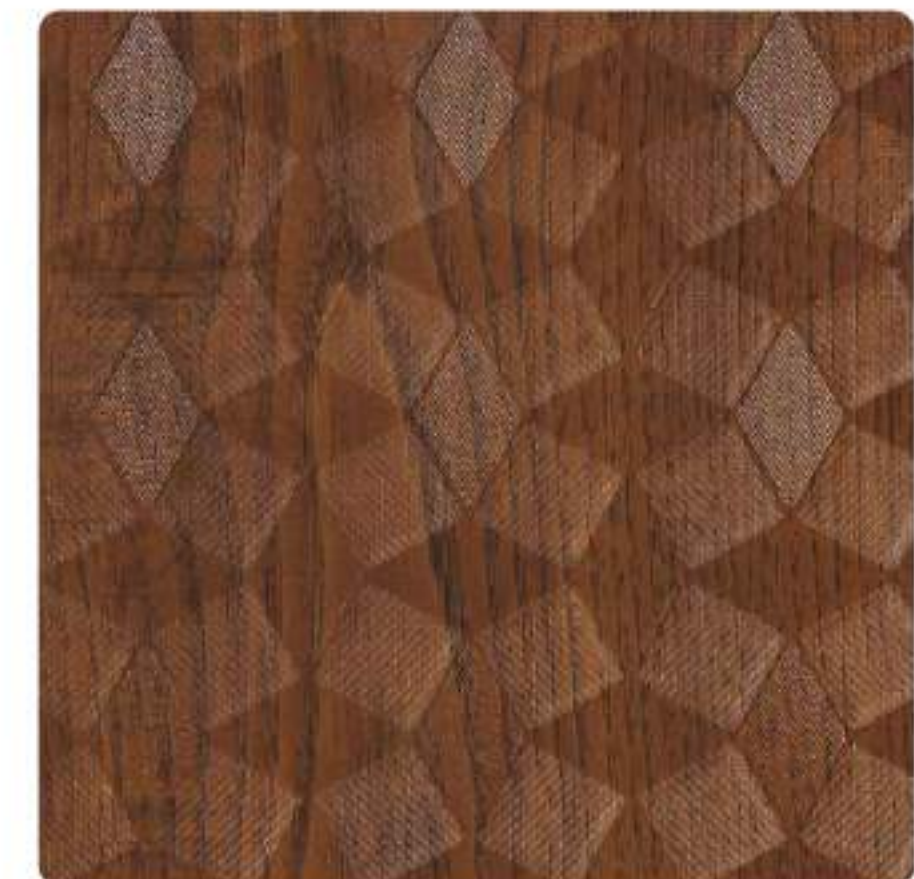

# Congruent Square

7004 CS | Off White

# Tempting Exuberance

Instigate astonishment with these adept design patterns and wonderful shades.

5005 CS | Oslo Wood

7002 CS | Black Current

5008 CS | Tryst Dusk

5009 CS | Michigan Wood