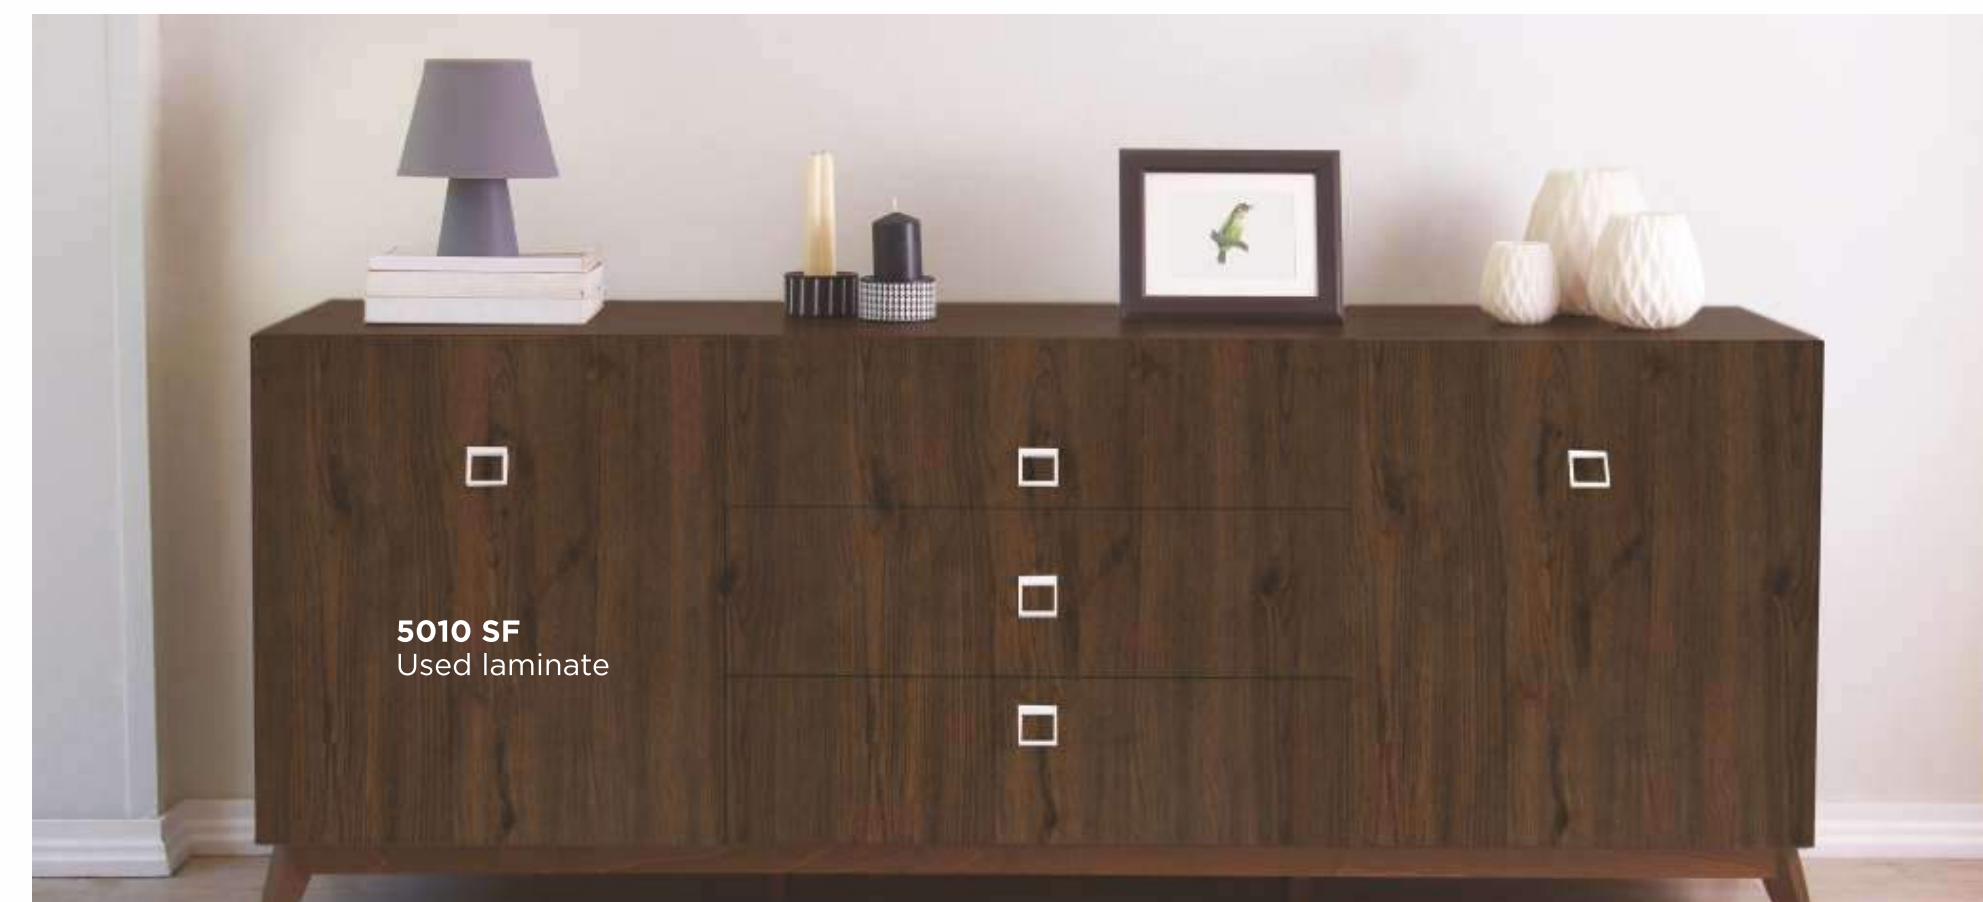

5010 SF
Used laminate